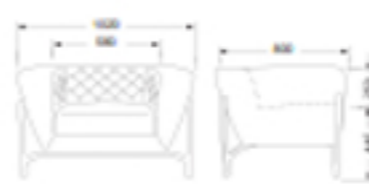

### BARUZH

3 Person Sofa

Dimension

1 Person Sofa

Dimension

### MARAN

3 Person Sofa

Dimension

1 Person Sofa

Dimension

### SURIN

2 Person Sofa

Dimension

1 Person Sofa

Dimension

### ZHIVAR

Dimension  Employee

Dimension  Restaurant or Waiting

Trust Office Furniture

[www.trustseat.ir](http://www.trustseat.ir)